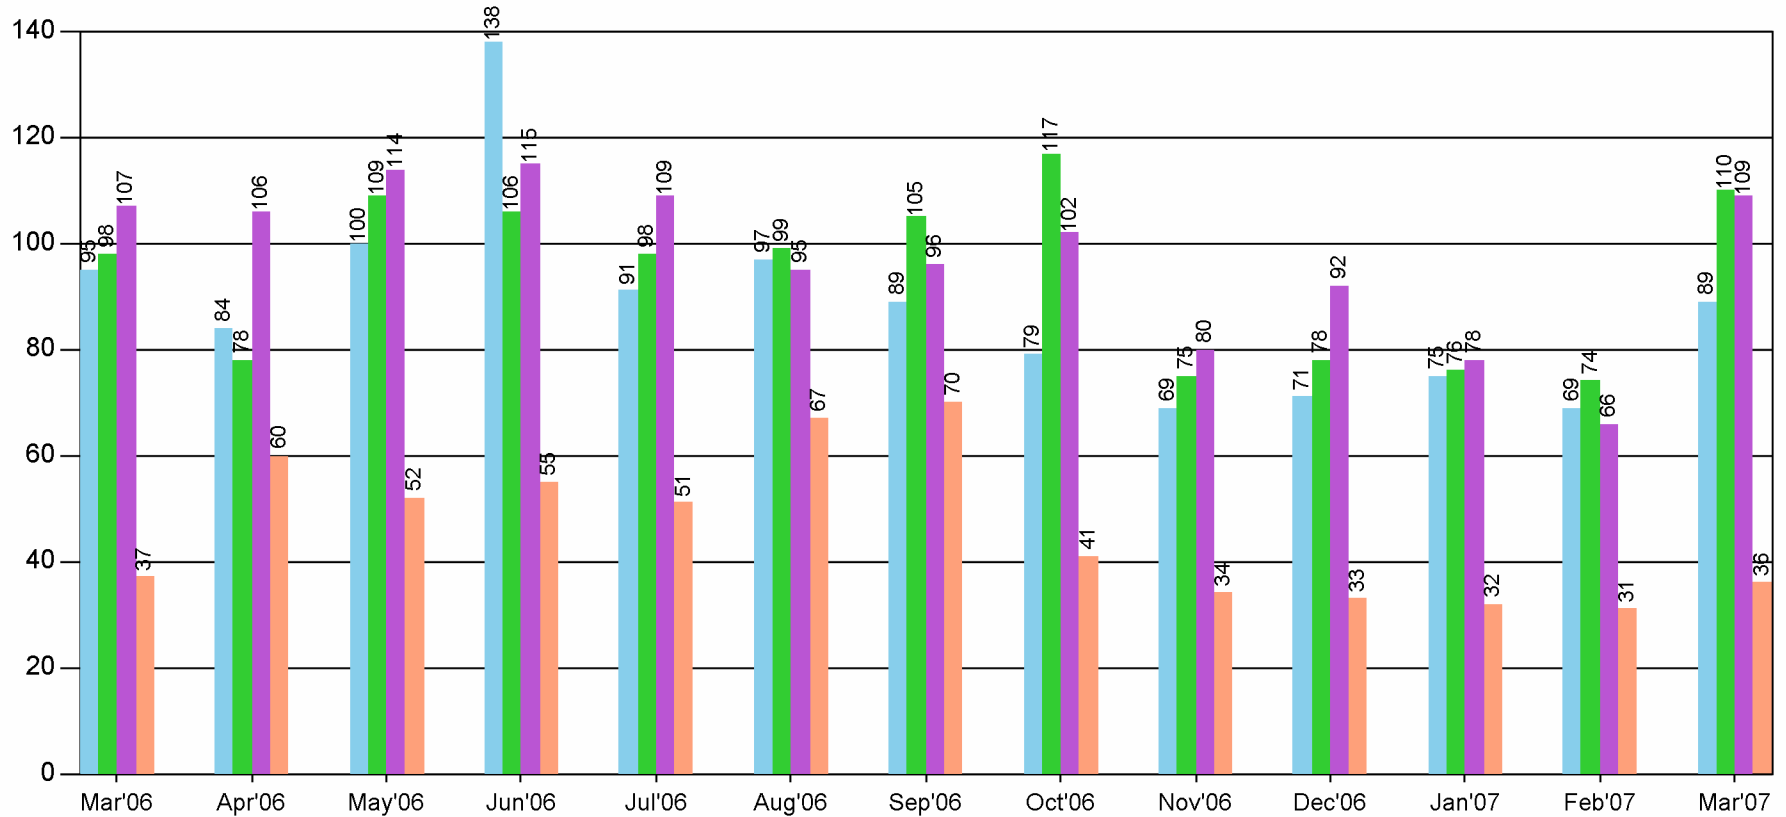

EAGLE EYE

Source: Real Estate Digest/County Auditor

Closed Sales from March of 2006 in Skagit County.

Month	Total Transactions	Volume
Mar'06	337	126,358,355
Apr'06	328	126,651,123
May'06	375	116,267,805
Jun'06	414	137,376,206
Jul'06	349	117,033,638
Aug'06	358	117,932,739
Sep'06	360	113,913,182
Oct'06	339	90,479,812
Nov'06	258	67,278,844
Dec'06	274	84,937,942
Jan'07	261	88,445,070
Feb'07	240	70,458,910
Mar'07	344	107,209,176

Closed Sales for March of 2007 in Skagit County.

	410000 420000			420000 430000			430000 440000			440000 450000			450000 460000			460000 470000			470000 480000			480000 490000		
	NSF	USF	CDO	NSF	USF	CDO	NSF	USF	CDO	NSF	USF	CDO	NSF	USF	CDO	NSF	USF	CDO	NSF	USF	CDO	NSF	USF	CDO
Anacortes & LaConner		1						1			3			1										
Mount Vernon & Conway		2	1					1																
Burlington, Bow & Sedro Woolley								2									1							
Concrete, Hamilton & East											1													
	490000 500000			500000 550000			550000 600000			600000 650000			650000 700000			700000 750000			750000 800000			800000 850000		
	NSF	USF	CDO	NSF	USF	CDO	NSF	USF	CDO	NSF	USF	CDO	NSF	USF	CDO	NSF	USF	CDO	NSF	USF	CDO	NSF	USF	CDO
Anacortes & LaConner	1			2	1	1	2				2			2						1				
Mount Vernon & Conway					1		1							1										
Burlington, Bow & Sedro Woolley		1			2			1						1										
Concrete, Hamilton & East																								
	850000 900000			900000 950000			950000 1000000			1000000 99999999														
	NSF	USF	CDO	NSF	USF	CDO	NSF	USF	CDO	NSF	USF	CDO												
Anacortes & LaConner										1	4													
Mount Vernon & Conway							1	1																
Burlington, Bow & Sedro Woolley																								
Concrete, Hamilton & East																								