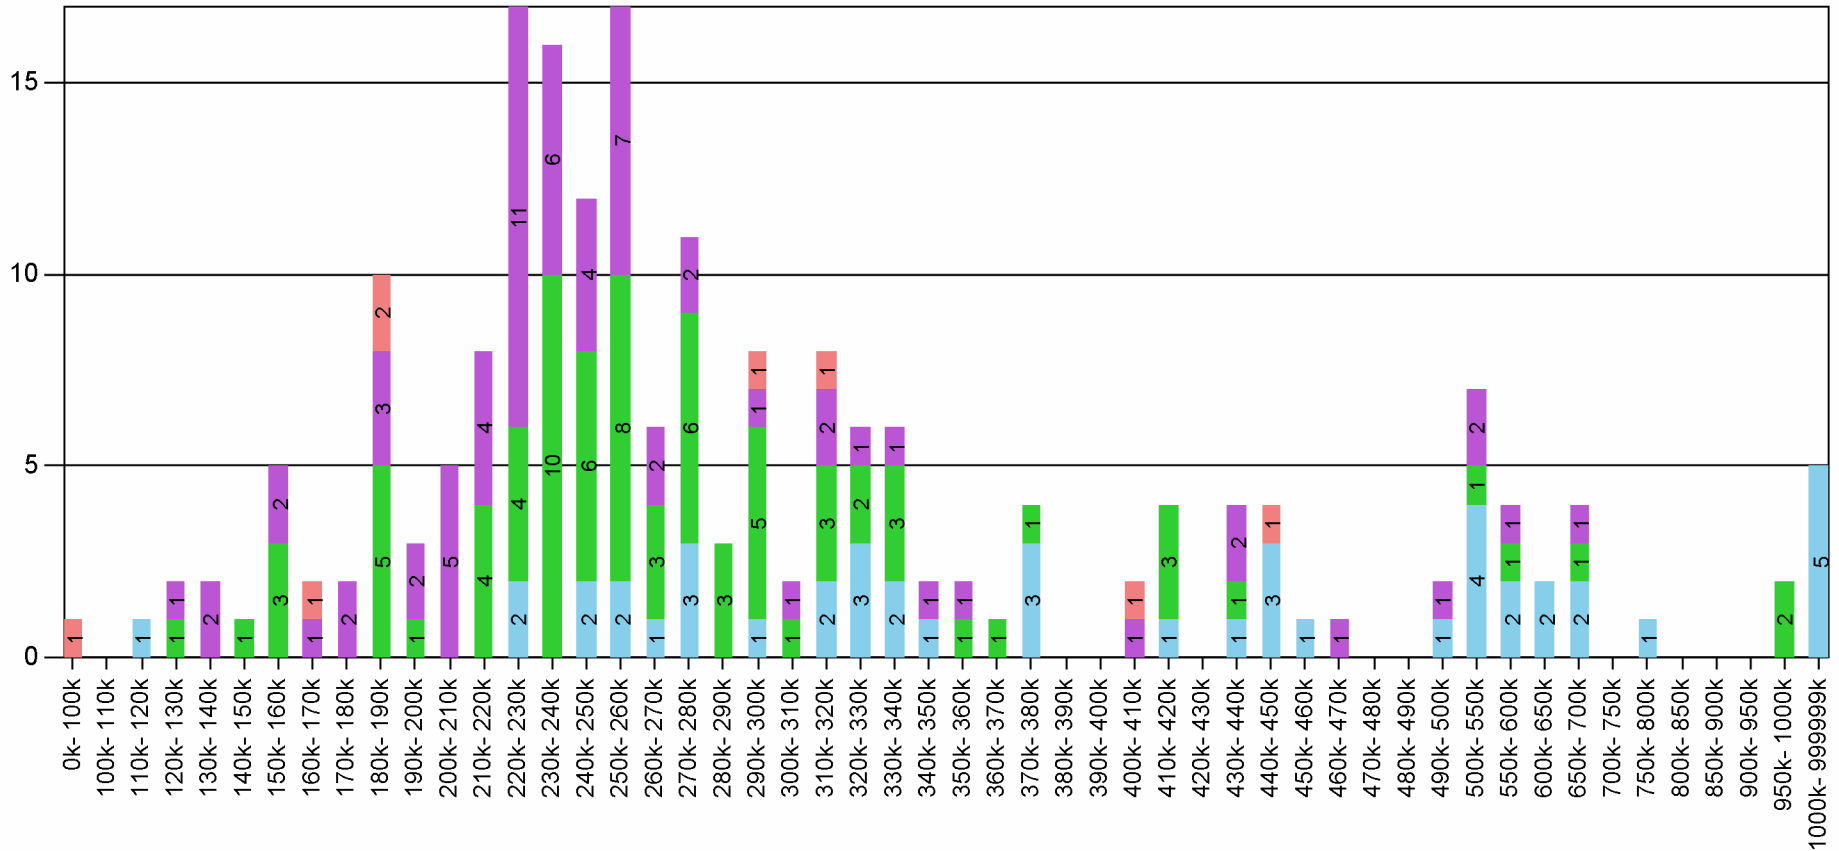

EAGLE EYE

Source: Real Estate Digest/County Auditor

Closed Sales from March of 2006 in Skagit County.

Month	Total Transactions	Volume
Mar'06	337	126,358,355
Apr'06	328	126,651,123
May'06	375	116,267,805
Jun'06	414	137,376,206
Jul'06	349	117,033,638
Aug'06	358	117,932,739
Sep'06	360	113,913,182
Oct'06	339	90,479,812
Nov'06	258	67,278,844
Dec'06	274	84,937,942
Jan'07	261	88,445,070
Feb'07	240	70,458,910
Mar'07	344	107,209,176

Closed Sales for March of 2007 in Skagit County.

	410000 420000			420000 430000			430000 440000			440000 450000			450000 460000			460000 470000			470000 480000			480000 490000		
	NSF	USF	CDO	NSF	USF	CDO	NSF	USF	CDO	NSF	USF	CDO	NSF	USF	CDO	NSF	USF	CDO	NSF	USF	CDO	NSF	USF	CDO
Anacortes & LaConner		1						1			3			1										
Mount Vernon & Conway		2	1					1																
Burlington, Bow & Sedro Woolley								2									1							
Concrete, Hamilton & East											1													
	490000 500000			500000 550000			550000 600000			600000 650000			650000 700000			700000 750000			750000 800000			800000 850000		
	NSF	USF	CDO	NSF	USF	CDO	NSF	USF	CDO	NSF	USF	CDO	NSF	USF	CDO	NSF	USF	CDO	NSF	USF	CDO	NSF	USF	CDO
Anacortes & LaConner	1			2	1	1	2				2			2						1				
Mount Vernon & Conway					1		1							1										
Burlington, Bow & Sedro Woolley		1			2			1						1										
Concrete, Hamilton & East																								
	850000 900000			900000 950000			950000 1000000			1000000 99999999														
	NSF	USF	CDO	NSF	USF	CDO	NSF	USF	CDO	NSF	USF	CDO												
Anacortes & LaConner										1	4													
Mount Vernon & Conway							1	1																
Burlington, Bow & Sedro Woolley																								
Concrete, Hamilton & East																								